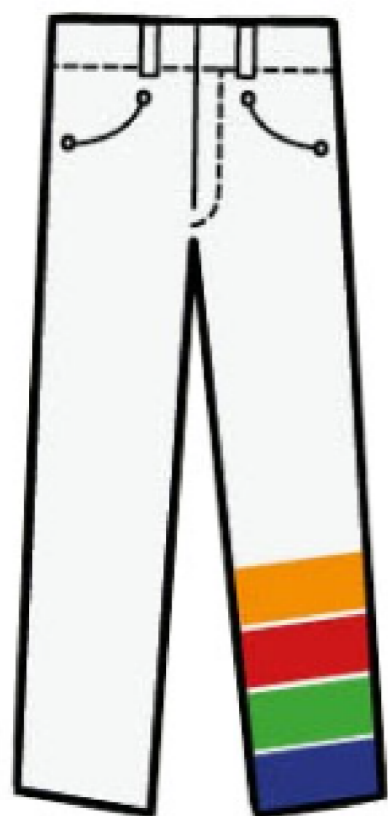

Size Guide

Mens Collar

Size	Small	Medium	Large	XL	2XL	3XL	4XL
Metric (cm)	36-37	38-39	41-42	43-44	46-47	48-50	51
Imperial (inches)	14-14.5	15-15.5	16-16.5	17-17.5	18-18.5	19-19.5	20

Mens Chest

Size	XS	Small	Medium	Large	XL	2XL	3XL	4XL	5XL
Metric (cm)	80-88	92-96	100-104	108-112	116-124	128-132	136-140	144-148	152-160
Imperial (inches)	32-34	36-38	40-41	42-44	46-48	50-52	54-55	56-58	60-64

Ladies Bust

Size	XS	Small	Medium	Large	XL	2XL	3XL	4XL
Metric (cm)	76-80	84-88	92-96	100-104	108-112	116-120	124-128	132-136
Imperial (inches)	28-32	33-34	36-38	40-41	42-44	46-47	48-50	52-54

Ladies Waist

Size	XS	Small	Medium	Large	XL	2XL	3XL	4XL
Metric (cm)	60-64	68-72	76-80	84-88	92-96	100-108	112-116	120-128
Imperial (inches)	22-24	26-28	30-32	33-34	36-38	40-42	44-46	47-50

Footwear

EU Size	34	35	36	37	38	39	40	41	42	43	44	45	46	47	48	49
UK Size	1	2	3	4	5	6	6.5	7	8	9	10	10.5	11	12	13	14

Gloves

XS	Small	Medium	Large	XL	2XL
6	7	8	9	10	11

Leg Length

Leg Length

- 29" • 74cm • Short
- 31" • 79cm • Reg
- 33" • 84cm • Tall
- 36" • 92cm • X-Tall